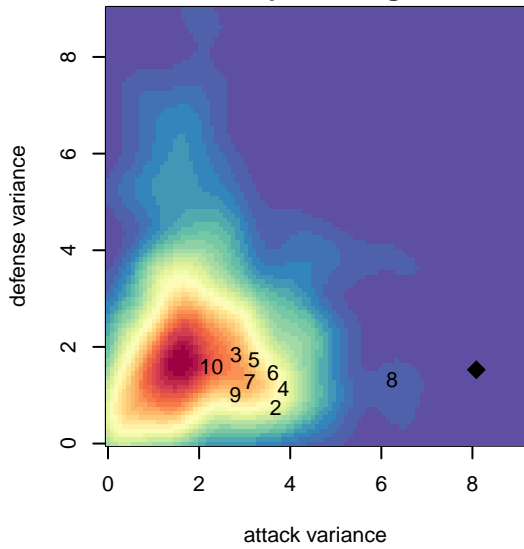

Highline SA Rebano B04

, WA
 B04 total strength=1326
 attack=7.78 defense=4.94
 fall league = NPSL DIVISION 3 (04) U14
 spr league = Spr NPSL (04) Div 1 U14
 notes= Lopez 2017

alt names used:
 HSA Rebano '04 (Lopez)
 HSA Rebano B04
 Rebano
 Rebano
 HSC Rebano 04 (Lopez)
 Rebano
 HSA Rebano B04 (Lopez)

Highline SA Rebano B04
 Dots are actual minus expected GF (blue circles) and GA (red triangles).
 Blue line is smoothed change in attack strength. Red is smoothed change in defense strength.

**attack and defense variance (black dot)
relative to other teams
and top 10 in region**