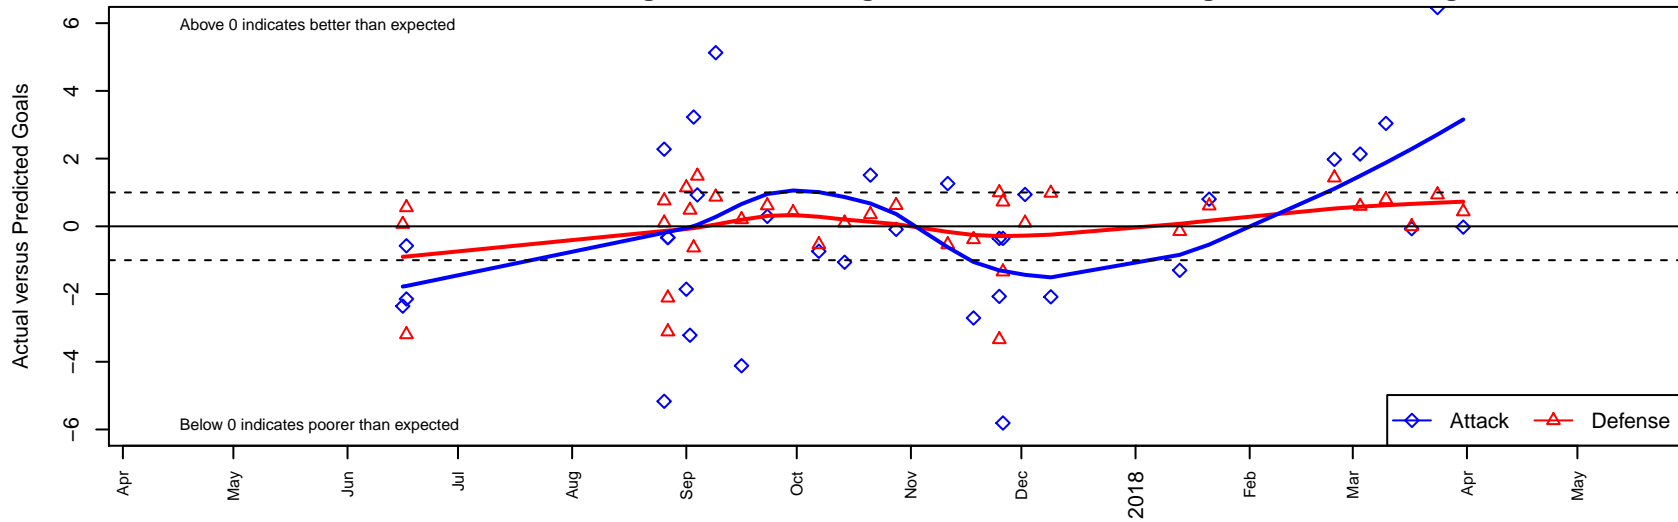

Highline SA Rebano B04

, WA
 B04 total strength=1326
 attack=7.78 defense=4.94
 fall league = NPSL DIVISION 3 (04) U14
 spr league = Spr NPSL (04) Div 1 U14
 notes= Lopez 2017

alt names used:
 HSA Rebano '04 (Lopez)
 HSA Rebano B04
 Rebano
 Rebano
 HSC Rebano 04 (Lopez)
 Rebano
 HSA Rebano B04 (Lopez)

Venues played:
 2017 Starfire Spring Classic BU14
 2017 Summer Blaze BU14
 2017 Labor Day Cup BU14 Silver
 2017 NPSL DIVISION 3 (04) U14
 2017 Cranberry Cup U14
 2017 Founders Cup B04 Div A
 2017 Spr NPSL (04) Division 1 U14

Highline SA Rebano B04
 Dots are actual minus expected GF (blue circles) and GA (red triangles).
 Blue line is smoothed change in attack strength. Red is smoothed change in defense strength.

**attack and defense variance (black dot)
relative to other teams
and top 10 in region**