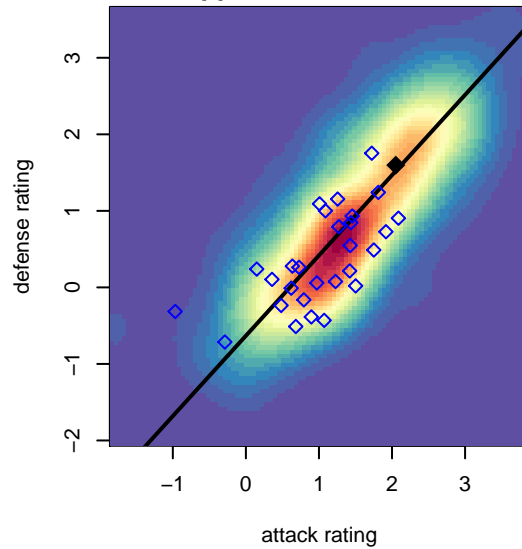

**attack and defense rating
relative to others at age
and all opponents in last 13 months**