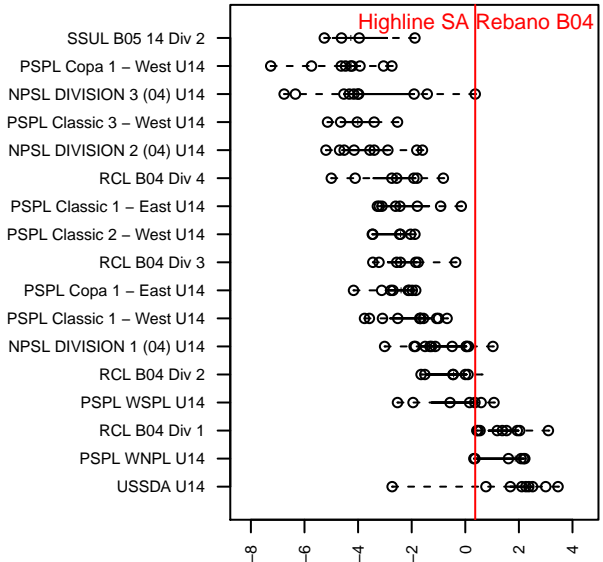

**attack and defense rating
relative to others at age
and all opponents in last 13 months**