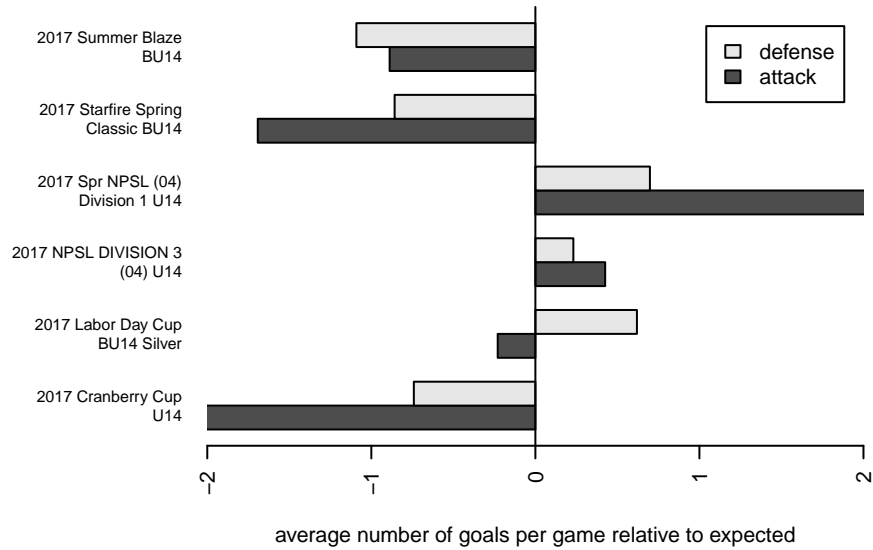

Performance relative to 13 month average