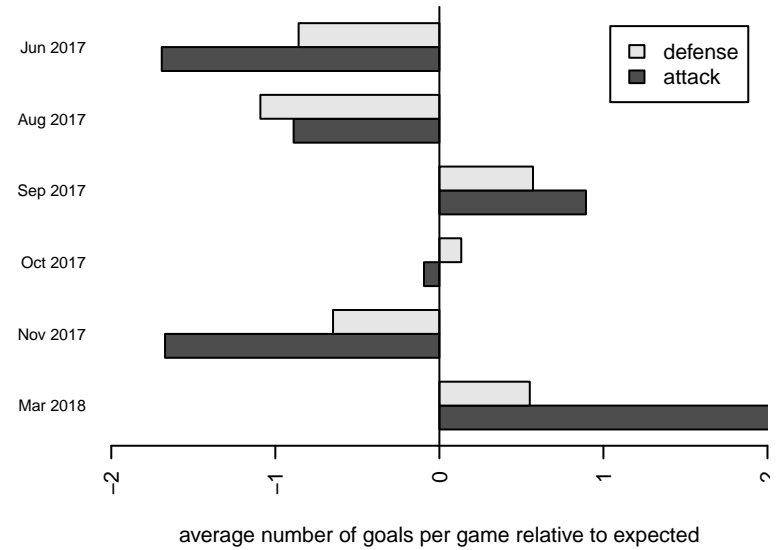

Performance relative to 13 month average